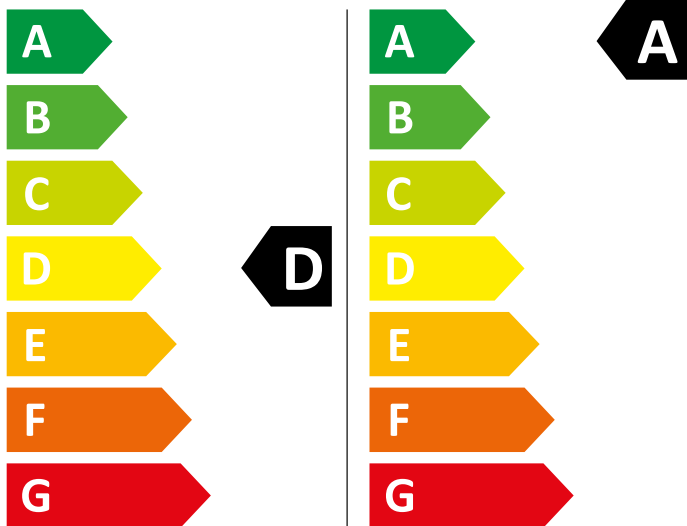

# ENERG

WHIRLPOOL

FFWDD 1174269 SBV SPT

342 kWh/100

53 kWh/100

7,0 kg

11,0 kg

66 L