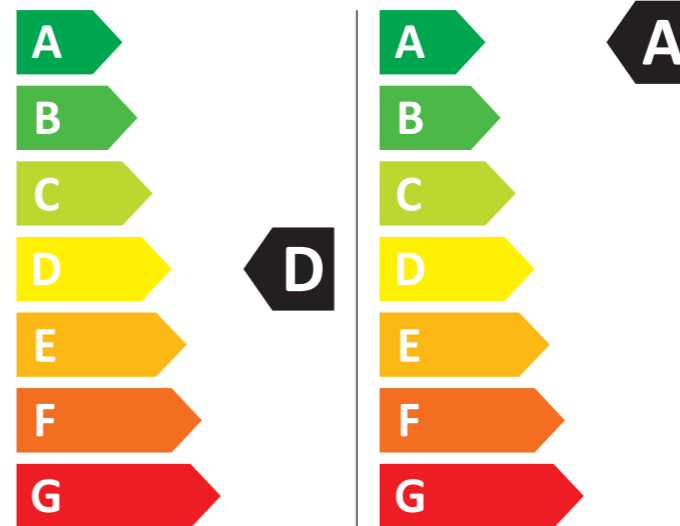

ENERG

LG

F4DR9513A2W

343 kWh/100

45 kWh/100

7,0 kg 13,0 kg

100 L 58 L

7:55 4:00