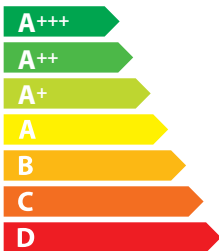

ENERG

енергия · ενεργεια

Y

IJA

IE

IA

cata

EXTENDER

45
kWh/annum

Icon of a water tap with three droplets. Below it, the text "ABCD**E**FG" indicates the water consumption class.

Icon of a light bulb. Below it, the text "A**B**CDEFG" indicates the lighting class.

Icon of a water tap with a cross-hatched stop and three droplets. Below it, the text "ABC**D**EFG" indicates the water leakage class.

Icon of a speaker with sound waves. Below it, the text "57 dB" indicates the sound power level.