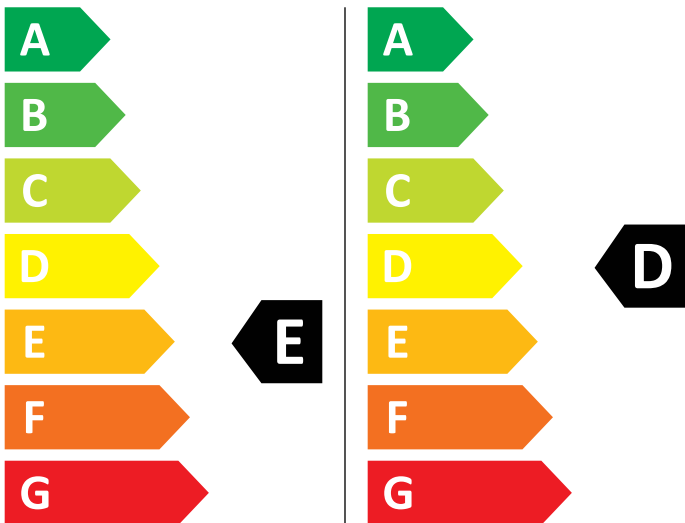

ENERG

Electrolux

EW7W3866OF 914606403

💧 266 kWh/100

💧 73 kWh/100

4,0 kg

8,0 kg

60 L