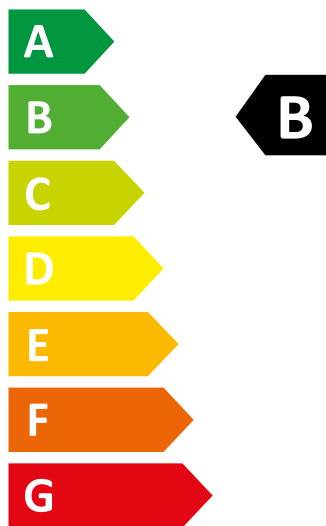

ENERG

WHIRLPOOL

BI WDWG 861485 EU

307 kWh/100

55 kWh/100

6,0 kg

8,0 kg

65 L