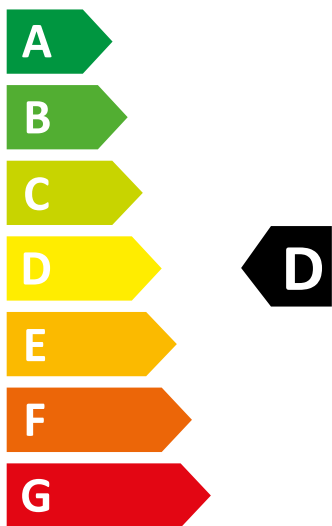

ENERG

WHIRLPOOL

BI WDWG 861485 EU

307 kWh/100

55 kWh/100

6,0 kg

8,0 kg

65 L