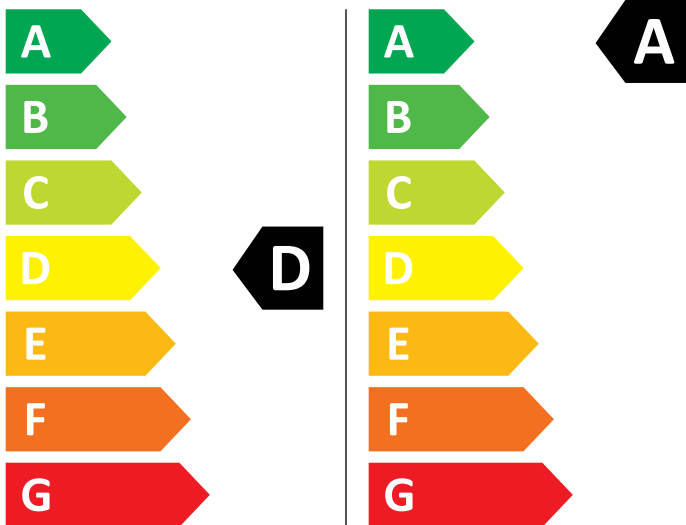

ENERG

AEG

L7WBG851 914610227

💧 265 kWh/100

💧 47 kWh/100

5,0 kg

8,0 kg

62 L