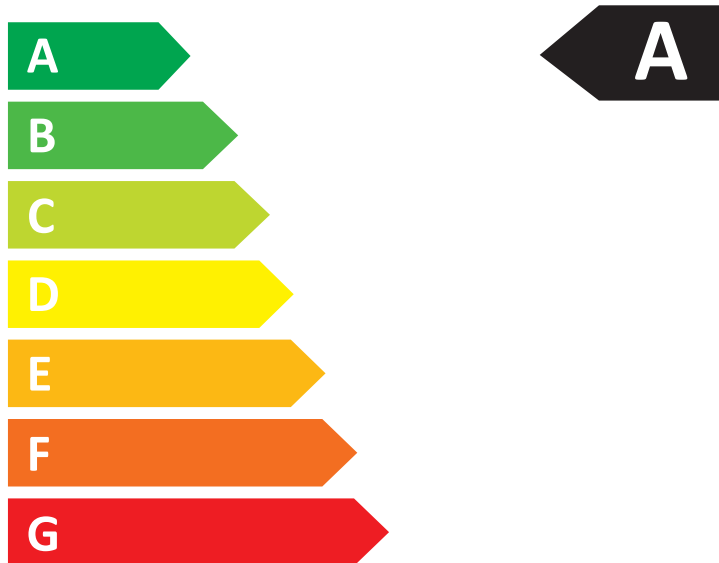

SAMSUNG

WW90CGC04DAB

44 kWh / 100

9,0 kg

3:48

50 L

A B C D E F G

72 dB A B C D

2019/2014

Size: W 102 x H 198 mm

Material : ART

Release paper: Pale blue-green Glassine