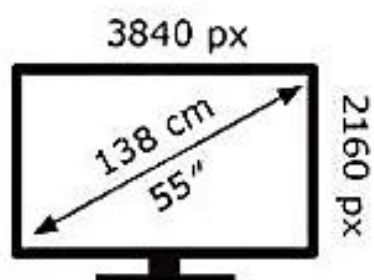

# ENERG

SAMSUNG

UE55AU7025K

**84** kWh/1000h

ABCDEF **G**

**116** kWh/1000h

2019/2013