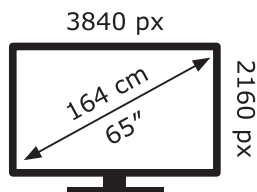

ENERG

LG Electronics

65NANO766QA

111 kWh/1000h

ABCDEF**G**

158 kWh/1000h

2019/2013