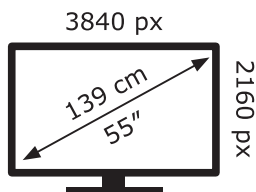

**ENERG** ⚡

**LG Electronics**

55NANO766QA

**84** kWh/1000h

ABCDEF**G**

**122** kWh/1000h

2019/2013