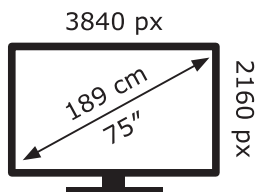

**ENERG** ⚡

**LG Electronics**

75UQ80006LB

**135** kWh/1000h

ABCDEF**G**

**184** kWh/1000h

2019/2013