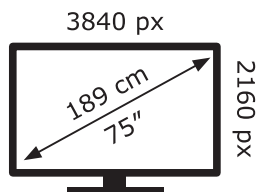

ENERG

LG Electronics

75UQ81006LB

135 kWh/1000h

ABCDEF**G**

184 kWh/1000h

2019/2013