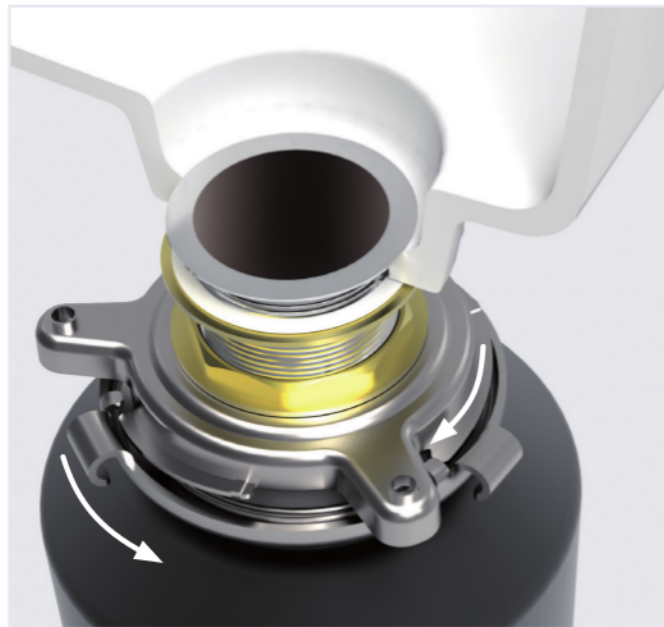

SCOPE OF SUPPLY
LIEFERUMFANG

- ① Stopper / Deckel

- ② Strainer Flange / Adapter

- ③ Rubber Gasket / Gummidichtung

- ④ Nylon Gasket / Nylon Dichtung

- ⑤ Back Nut / Messing Mutter

- ⑥ Flange Mounting / Flaschbefestigung

- ⑦ Thick Rubber Gasket / Dicke Gummidichtung

- ⑧ Back Nut / Messing Mutter

TOOLS
WERKZEUGE

INSTALLATION
INSTALLATION

①

INSTALLATION
INSTALLATION

②

③

INSTALLATION
INSTALLATION

4

5

INSTALLATION
INSTALLATION

6

7

INSTALLATION
INSTALLATION

8