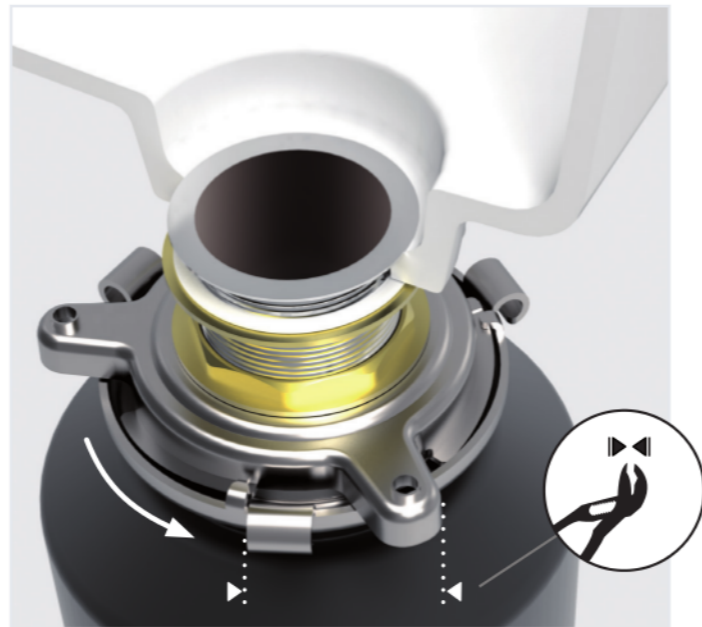

INSTALLATION
INSTALLATION

8

9