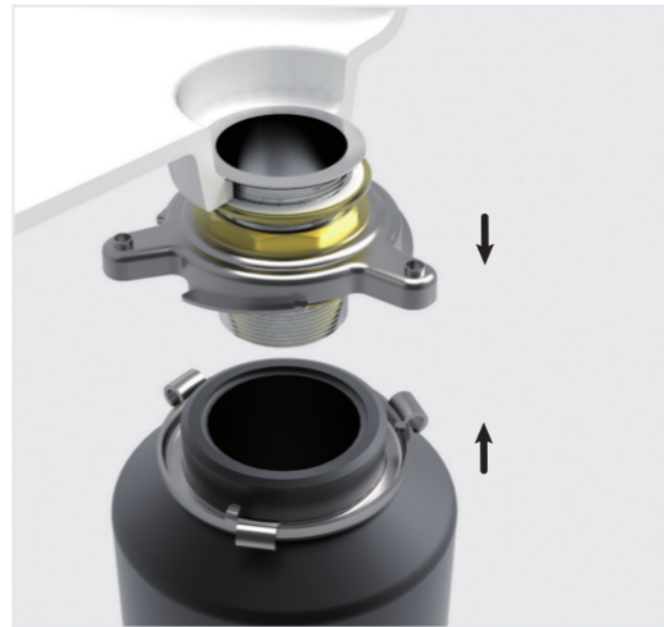

SCOPE OF SUPPLY
LIEFERUMFANG

- ① Stopper / Deckel

- ② Strainer Flange / Adapter

- ③ Rubber Gasket / Gummidichtung

- ④ Nylon Gasket / Nylon Dichtung

- ⑤ Back Nut / Messing Mutter

- ⑥ Flange Mounting / Flaschbefestigung

- ⑦ Thick Rubber Gasket / Dicke Gummidichtung

- ⑧ Back Nut / Messing Mutter

TOOLS
WERKZEUGE

INSTALLATION
INSTALLATION

①

INSTALLATION
INSTALLATION

②

③

INSTALLATION
INSTALLATION

4

5

INSTALLATION
INSTALLATION

6

7

INSTALLATION
INSTALLATION

8